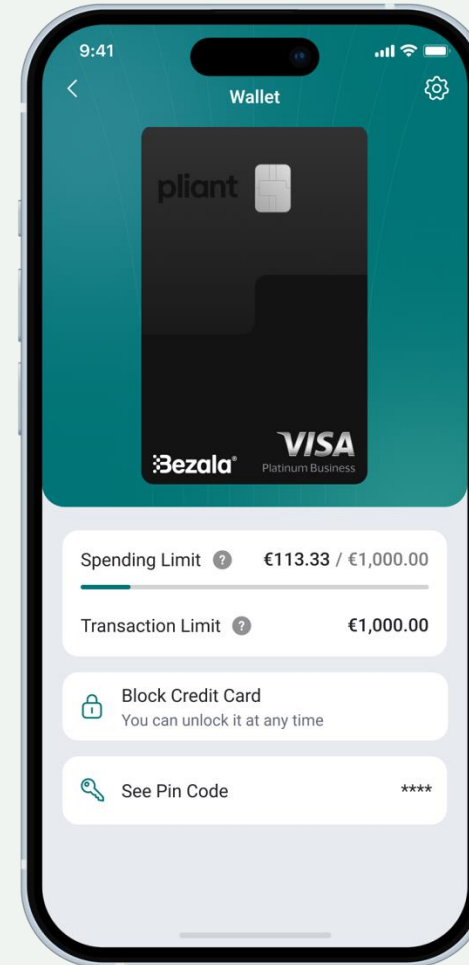

Bezala® Effortless Expense Management

Bezala Card

- **Globally Accepted:** Our cards are Visa Platinum Business cards that are accepted in over 200 countries and 40 million merchants worldwide.
- **Adaptable to Various Needs:** Physical, virtual, and single use cards.
- **Credit & Prefund:** Choose from credit, prefund, or a combination of both.
 - Credit available only for large and SME businesses.

Easy-to-Use

- **Instant Access to Virtual Cards:** Add the card to online stores, Apple Pay, and Google Wallet immediately.
- **Card Management:** Copy card details, check PIN, and lock the card directly in the app.
- **Limit Monitoring:** Track card limits directly in the app.
- **Easy to Add Receipts:** Purchases made with the card appear in the app in real-time, and Bezala reminds you of missing receipts.

Effortless Management

- **Order a New Card in Seconds:** Credit is granted per company, making it easy to issue new cards without additional charges.
- **Transparent Expense Tracking:** View spending by card and merchant and easily set limits.
- **Efficient Receipt Collections:** Real-time reminders eliminate the need for manual reminders.