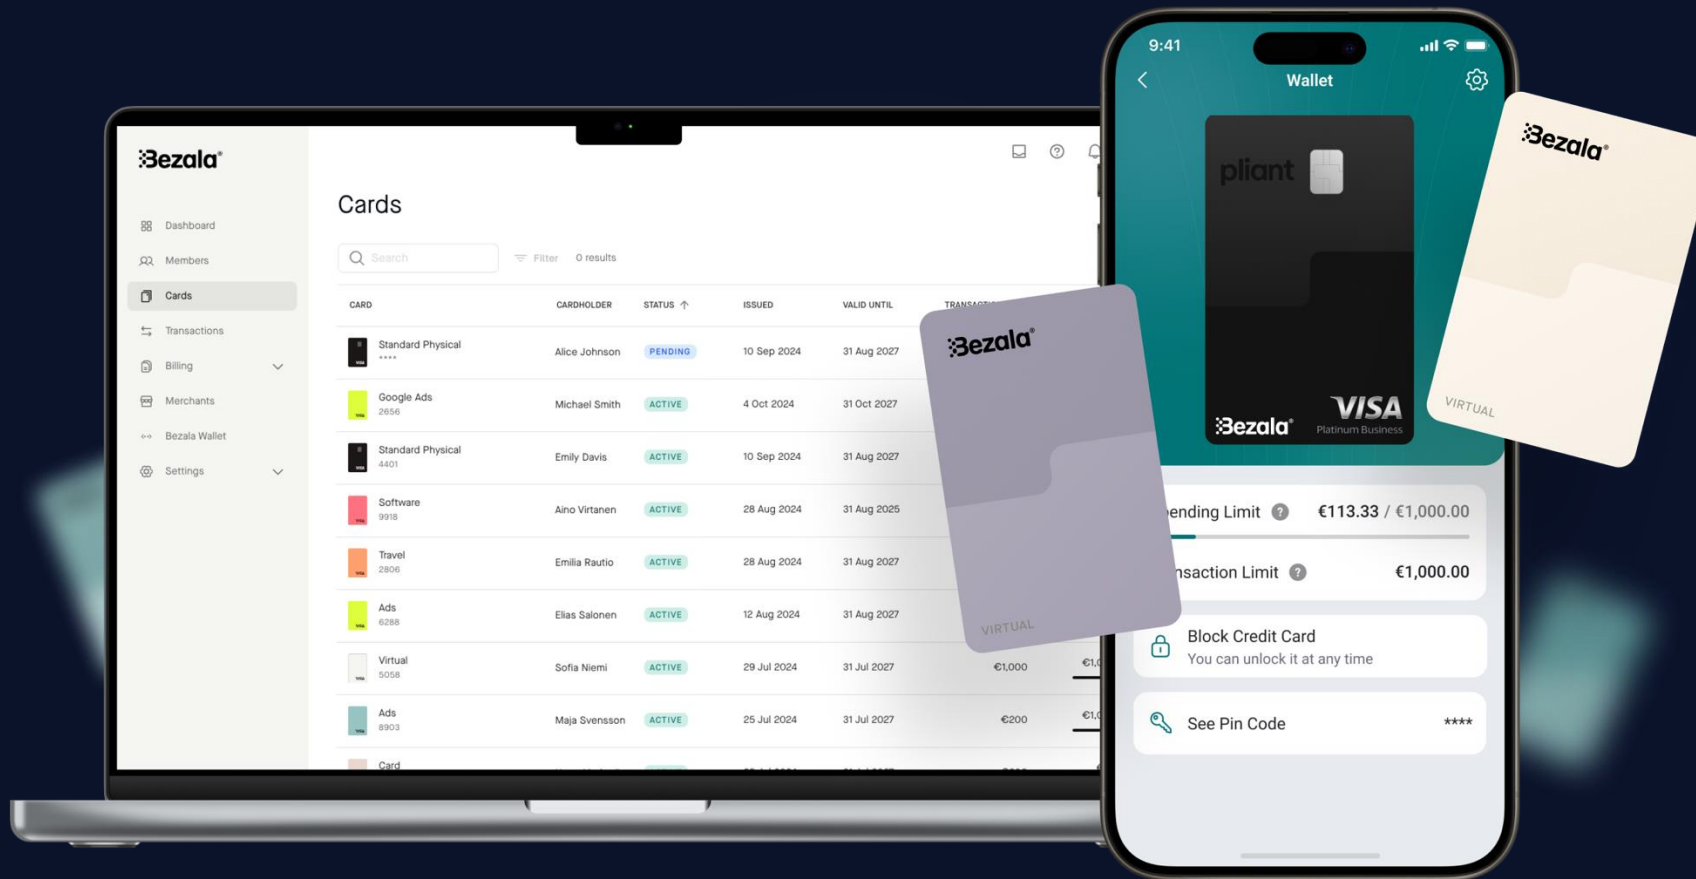

Bezala® Effortless Expense Management

Bezala Card

- **Globally Accepted:** Our cards are Visa Platinum Business cards that are accepted in over 200 countries and 40 million merchants worldwide.
- **Adaptable to Various Needs:** Physical, virtual, and single use cards.
- **Credit & Prefund:** Choose from credit, prefund, or a combination of both.
 - Credit available only for large and SME businesses.

Easy-to-Use

- **Instant Access to Virtual Cards:** Add the card to online stores, Apple Pay, and Google Wallet immediately.
- **Card Management:** Copy card details, check PIN, and lock the card directly in the app.
- **Limit Monitoring:** Track card limits directly in the app.
- **Easy to Add Receipts:** Purchases made with the card appear in the app in real-time, and Bezala reminds you of missing receipts.

Effortless Management

- **Order a New Card in Seconds:** Credit is granted per company, making it easy to issue new cards without additional charges.
- **Transparent Expense Tracking:** View spending by card and merchant and easily set limits.
- **Efficient Receipt Collections:** Real-time reminders eliminate the need for manual reminders.